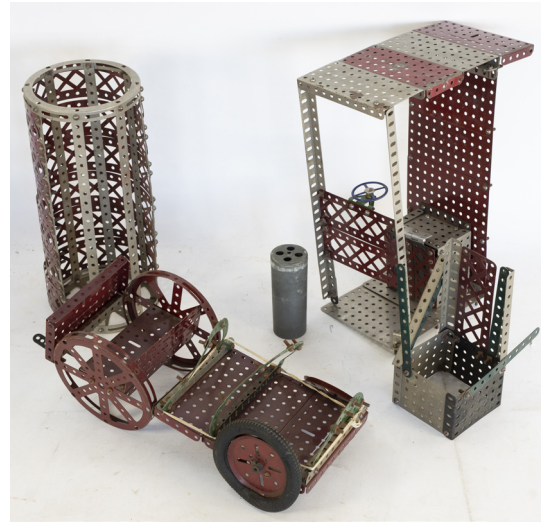

14

<p> 14 Wooden wagon on metal wheels, the body painted yellow, to the side 'Wielemans - la plus brasserie Belge - production annuelle 600.000 HL' in red, 'Wielemans Bock Stout Scotch' on the sliding doors and 'Wielemans' on the roof, ca. 1940-1950. Rare.</p>	10
---	----

32

33

<p> 32 A very large collection of handmade WWII tanks, mines, guns etc., to simulate a battlefield, all made of wood and twigs. A unique and interesting collection</p>	5
<p> 33 A large box with Meccano, partly assembled</p>	5